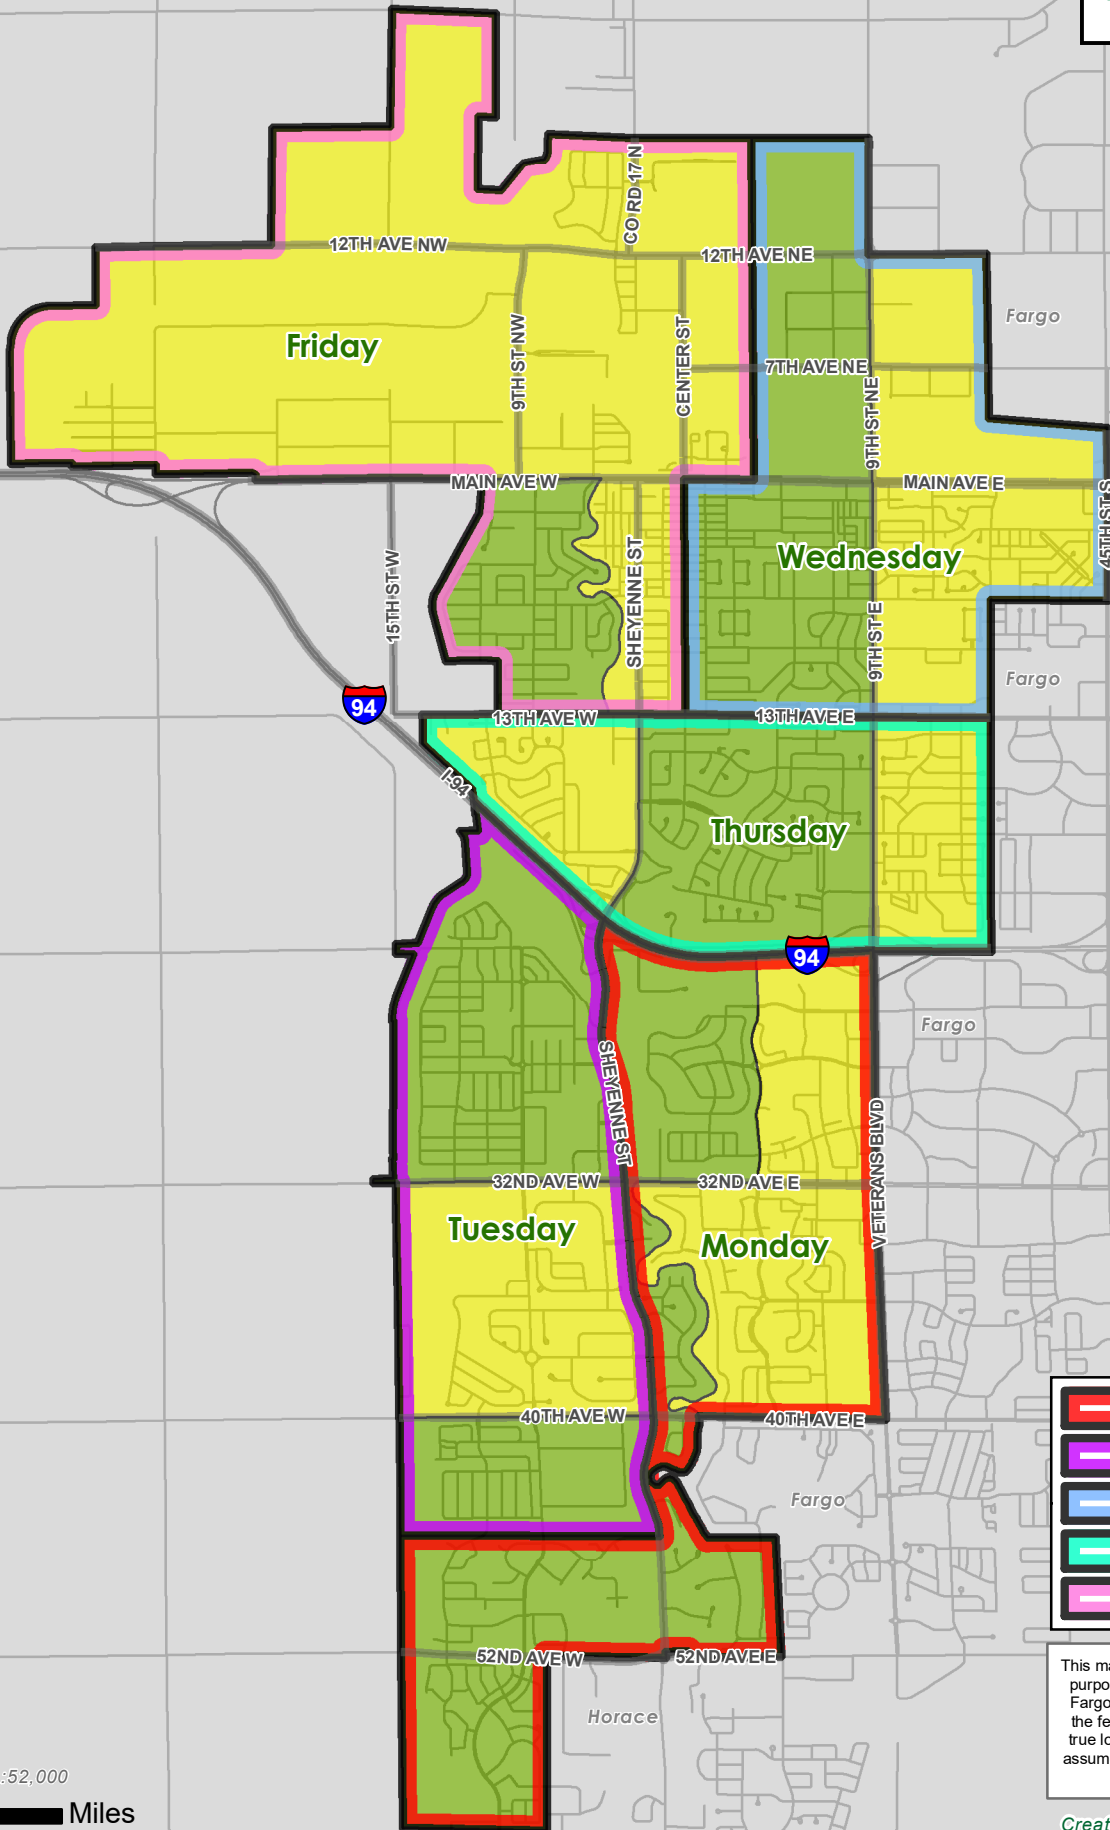

2021 SANITATION & RECYCLING DAILY COLLECTION ZONES

- Monday
- Tuesday
- Wednesday
- Thursday
- Friday

This map is intended for reference purposes only. The City of West Fargo does not make claim that the features depicted represent true locations; therefore the City assumes no liability for any errors or omissions herein.

Created By: West Fargo GIS
gis@westfargond.gov

2021 Garbage and Recycling Holiday Schedule Changes

JANUARY							JULY						
SUN	MON	TUE	WED	THU	FRI	SAT	SUN	MON	TUE	WED	THU	FRI	SAT
					1	2					1	2	3
3	4	5	6	7	8	9	4	5	6	7	8	9	10
10	11	12	13	14	15	16	11	12	13	14	15	16	17
17	18	19	20	21	22	23	18	19	20	21	22	23	24
24	25	26	27	28	29	30	25	26	27	28	29	30	31
31													

FEBRUARY							AUGUST						
SUN	MON	TUE	WED	THU	FRI	SAT	SUN	MON	TUE	WED	THU	FRI	SAT
	1	2	3	4	5	6	1	2	3	4	5	6	7
7	8	9	10	11	12	13	8	9	10	11	12	13	14
14	15	16	17	18	19	20	15	16	17	18	19	20	21
21	22	23	24	25	26	27	22	23	24	25	26	27	28
28							29	30	31				

APRIL							OCTOBER						
SUN	MON	TUE	WED	THU	FRI	SAT	SUN	MON	TUE	WED	THU	FRI	SAT
				1	2	3						1	2
4	5	6	7	8	9	10	3	4	5	6	7	8	9
11	12	13	14	15	16	17	10	11	12	13	14	15	16
18	19	20	21	22	23	24	17	18	19	20	21	22	23
25	26	27	28	29	30		24	25	26	27	28	29	30
							31						